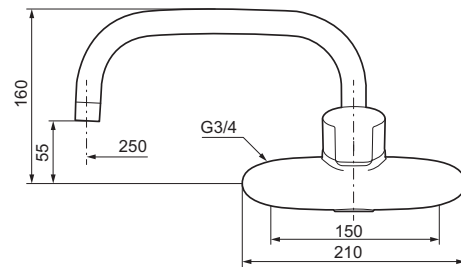

- ESS (energy saving system)
- Ceramic cartridge with soft closing function
- Adjustable flow control and temperature limiter
- Eco (energy and water saving aerator)
- Spout included

EcoSafe

ESS

Mora Eco

Soft Closing

Safe Touch

Description	MA nr	EAN kod
Chrome	25 30 51	7391887236259
Chrome, incl. s-connection (2x701001)	25 30 51.DB	7391887236266