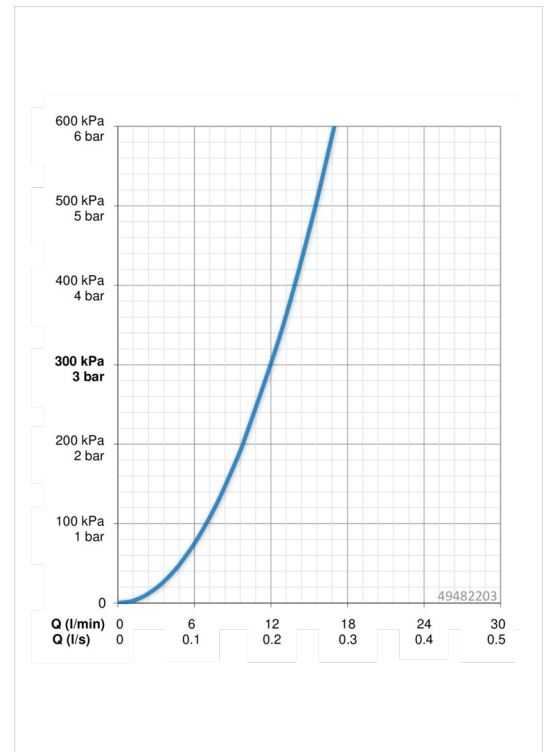

EAN: 4015474261068
static.hansa.com/49482203

- Kitchen
- Single-lever
- Deck mounted
- Chrome
- Swivel spout, Swivel range limiting option
- Standard aerator
- Hot/Cold symbols, Single operating lever/handle
- Limitation option for maximum temperature and flow-rate, Adjustable hot water stop (included, retrofittable)
- ø 35 mm ceramic cartridge for flow and temperature control
- Flexible inlet pipes
- Inner body made of DZR brass, Rapid installation system

Technical data

Flow properties

Flow-rate at 3 bar	12.0 l/min
Pressure loss with flow (0.2 l/s)	3 bar

Technical properties

DN-size (nominal dimension)	DN15
Hot water supply	max. +90°C
Working pressure	1-10 bar
Connection size	G3/8
Projection	210 mm
Material	Brass

Regulations

EN standard	EN 817
-------------	---------------

Spare parts

SP49482203

	Name	Code
1	Lever	59913972
1.1	Screw, M5x8, SW2.5	59904755
1.3	Symbol plug Grey	59912112
2	Covering cap, 33 x 3 mm	59912504
3	Tightening nut, M37x1, AF30	59912111
4	Cartridge, 3.5 Classic	59913075
4	Cartridge, 3.5 Eco	59912324
4.1	Temperature adjustment limiter	59912325
4.3	O-ring, d 28.24x2.62	59912590
4.4	O-ring, d 10.10x1.60	59905072
5.1	Sealing kit	59913968
5.10	O-ring, 6x1.4	59913266
5.11	Gasket, 9.5x14.4x2	59912551
5.12	Fixing set	59910749
5.13	Fixing screw, M8x1, L=140	59912474
5.2	Raising socket	59913973
5.3	O-ring, d 34x1.5	59913975
5.5	Supporting plate	59910008
5.6	Fixing plate	59904765
5.7	Screw, M8x1, SW13	59904766
5.8	O-ring, d 36,09 X d 3,53	59913396
5.9	Flexible pipe, L=550, M8x1, G3/8	59913969
6	Spout	59913971
7	Aerator, M24 x 1 STD HC A	59902366
N.I.	Key, SW 30/34	59912108
N.I.	Washer set	59914043