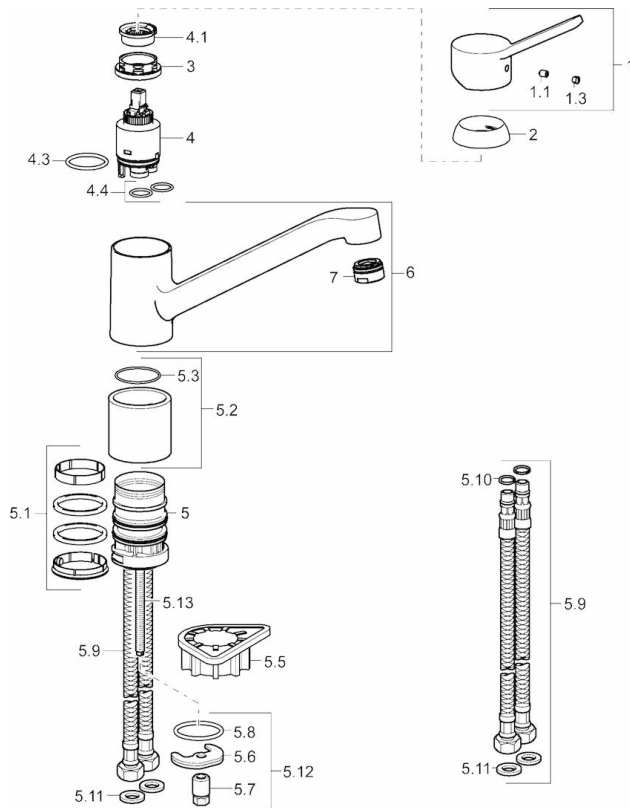

EAN: 4015474261068
static.hansa.com/49482203

- Kitchen
- Single-lever
- Deck mounted
- Chrome
- Swivel spout, Swivel range limiting option
- Standard aerator
- Hot/Cold symbols, Single operating lever/handle
- Limitation option for maximum temperature and flow-rate, Adjustable hot water stop (included, retrofittable)
- ø 35 mm ceramic cartridge for flow and temperature control
- Flexible inlet pipes
- Inner body made of DZR brass, Rapid installation system

Technical data

Flow properties

Flow-rate at 3 bar	12.0 l/min
Pressure loss with flow (0.2 l/s)	3 bar

Technical properties

DN-size (nominal dimension)	DN15
Hot water supply	max. +90°C
Working pressure	1-10 bar
Connection size	G3/8
Projection	210 mm
Material	Brass

Regulations

EN standard	EN 817
-------------	---------------

Spare parts

SP49482203

	Name	Code
1	Lever	59913972
1.1	Screw, M5x8, SW2.5	59904755
1.3	Symbol plug Grey	59912112
2	Covering cap, 33 x 3 mm	59912504
3	Tightening nut, M37x1, AF30	59912111
4	Cartridge, 3.5 Classic	59913075
4	Cartridge, 3.5 Eco	59912324
4.1	Temperature adjustment limiter	59912325
4.3	O-ring, d 28.24x2.62	59912590
4.4	O-ring, d 10.10x1.60	59905072
5.1	Sealing kit	59913968
5.10	O-ring, 6x1.4	59913266
5.11	Gasket, 9.5x14.4x2	59912551
5.12	Fixing set	59910749
5.13	Fixing screw, M8x1, L=140	59912474
5.2	Raising socket	59913973
5.3	O-ring, d 34x1.5	59913975
5.5	Supporting plate	59910008
5.6	Fixing plate	59904765
5.7	Screw, M8x1, SW13	59904766
5.8	O-ring, d 36,09 X d 3,53	59913396
5.9	Flexible pipe, L=550, M8x1, G3/8	59913969
6	Spout	59913971
7	Aerator, M24 x 1 STD HC A	59902366
N.I.	Key, SW 30/34	59912108
N.I.	Washer set	59914043