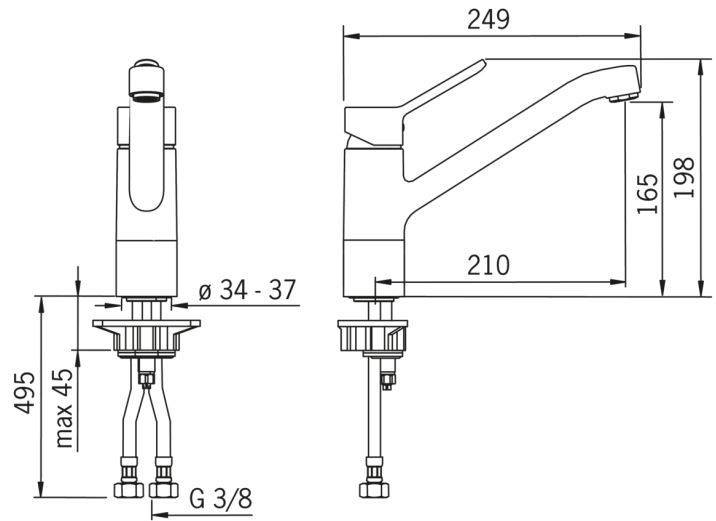

EAN: 4015474261068
static.hansa.com/49482203

- Kitchen
- Single-lever
- Deck mounted
- Chrome
- Swivel spout, Swivel range limiting option
- Standard aerator
- Hot/Cold symbols, Single operating lever/handle
- Limitation option for maximum temperature and flow-rate, Adjustable hot water stop (included, retrofittable)
- ø 35 mm ceramic cartridge for flow and temperature control
- Flexible inlet pipes
- Inner body made of DZR brass, Rapid installation system

Technical data

Flow properties

Flow-rate at 3 bar	12.0 l/min
Pressure loss with flow (0.2 l/s)	3 bar

Technical properties

DN-size (nominal dimension)	DN15
Hot water supply	max. +90°C
Working pressure	1-10 bar
Connection size	G3/8
Projection	210 mm
Material	Brass

Regulations

EN standard	EN 817
-------------	---------------

Spare parts

SP49482203

	Name	Code
1	Lever	59913972
1.1	Screw, M5x8, SW2.5	59904755
1.3	Symbol plug Grey	59912112
2	Covering cap, 33 x 3 mm	59912504
3	Tightening nut, M37x1, AF30	59912111
4	Cartridge, 3.5 Classic	59913075
4	Cartridge, 3.5 Eco	59912324
4.1	Temperature adjustment limiter	59912325
4.3	O-ring, d 28.24x2.62	59912590
4.4	O-ring, d 10.10x1.60	59905072
5.1	Sealing kit	59913968
5.10	O-ring, 6x1.4	59913266
5.11	Gasket, 9.5x14.4x2	59912551
5.12	Fixing set	59910749
5.13	Fixing screw, M8x1, L=140	59912474
5.2	Raising socket	59913973
5.3	O-ring, d 34x1.5	59913975
5.5	Supporting plate	59910008
5.6	Fixing plate	59904765
5.7	Screw, M8x1, SW13	59904766
5.8	O-ring, d 36,09 X d 3,53	59913396
5.9	Flexible pipe, L=550, M8x1, G3/8	59913969
6	Spout	59913971
7	Aerator, M24 x 1 STD HC A	59902366
N.I.	Key, SW 30/34	59912108
N.I.	Washer set	59914043