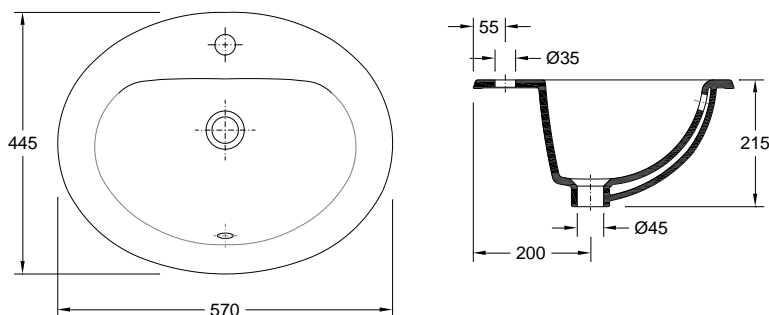

| Technical drawing |

Recommendations:

- Avoid dropping objects on the ceramic that could damage the glaze causing irreparable scratches or cracks and damage to the finishing;
- Daily cleaning should be carried out with non-abrasive sanitary cleaning products, the use of cleaning detergents containing chlorine or acid is not recommended;
- Limestone residues can be removed with limestone or weak acid based cleaning agents.