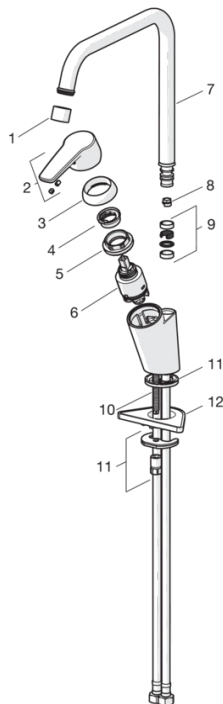

HANSAPOLO
KITCHEN FAUCET
 52702293
EAN: 4057304005183

- Kitchen
- Single lever
- Chrome
- Swivel spout, Swivel range limiting option
- Brass
- Hot/Cold symbols, Single operating lever/handle
- Limitation option for maximum temperature and flow-rate, Adjustable hot water stop (retrofitable)
- Litter filter(s), ø 35 mm ceramic cartridge for flow and temperature control
- Flexible inlet pipes
- Rapid installation system

Technical data

Flow properties

Flow-rate at 3 bar

10.2 l/min

Technical properties

DN-size (nominal dimension)
 Hot water supply
 Working pressure
 Connection size

DN15
max. +80°C
0.5-10 bar
G3/8

Regulations

EN standard

EN 817

Type approvals

ACS

17 ACC LY 162

Spare parts

SP52702293

	Name	Code
01	Aerator, STD M22x1 CC A	59914436
02	Lever	59914417
03	Covering cap, 33 x 3 mm	59912504
04	Temperature adjustment limiter	59912325
05	Tightening nut, M40x1, SW30	59913210
06	Cartridge, 3.5 Classic	59913075
07	High spout, L=255	59914438
08	Spout overturning stopper, 120°	59914429
08	Spout overturning stopper, 60°/0°	59914264
09	Sealing kit for spout	59914266
10	Fixing screw, M8x1, L=140	59912474
11	Fixing set	59910749
12	Supporting plate	59910008