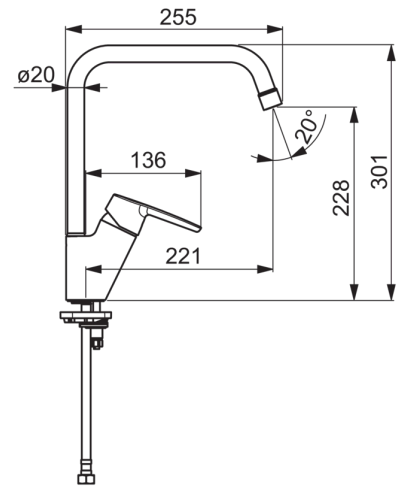

HANSAPOLO
KITCHEN FAUCET
 52702293
EAN: 4057304005183

- Kitchen
- Single lever
- Chrome
- Swivel spout, Swivel range limiting option
- Brass
- Hot/Cold symbols, Single operating lever/handle
- Limitation option for maximum temperature and flow-rate, Adjustable hot water stop (retrofitable)
- Litter filter(s), ø 35 mm ceramic cartridge for flow and temperature control
- Flexible inlet pipes
- Rapid installation system

Technical data

Flow properties

Flow-rate at 3 bar

10.2 l/min

Technical properties

DN-size (nominal dimension)
 Hot water supply
 Working pressure
 Connection size

DN15
max. +80°C
0.5-10 bar
G3/8

Regulations

EN standard

EN 817

Type approvals

ACS

17 ACC LY 162

Spare parts

SP52702293

	Name	Code
01	Aerator, STD M22x1 CC A	59914436
02	Lever	59914417
03	Covering cap, 33 x 3 mm	59912504
04	Temperature adjustment limiter	59912325
05	Tightening nut, M40x1, SW30	59913210
06	Cartridge, 3.5 Classic	59913075
07	High spout, L=255	59914438
08	Spout overturning stopper, 120°	59914429
08	Spout overturning stopper, 60°/0°	59914264
09	Sealing kit for spout	59914266
10	Fixing screw, M8x1, L=140	59912474
11	Fixing set	59910749
12	Supporting plate	59910008