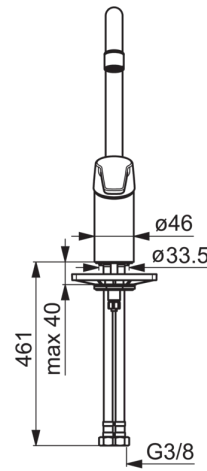

HANSAPOLO
KITCHEN FAUCET
 52702293
EAN: 4057304005183

- Kitchen
- Single lever
- Chrome
- Swivel spout, Swivel range limiting option
- Brass
- Hot/Cold symbols, Single operating lever/handle
- Limitation option for maximum temperature and flow-rate, Adjustable hot water stop (retrofitable)
- Litter filter(s), ø 35 mm ceramic cartridge for flow and temperature control
- Flexible inlet pipes
- Rapid installation system

Technical data

Flow properties

Flow-rate at 3 bar

10.2 l/min

Technical properties

DN-size (nominal dimension)
 Hot water supply
 Working pressure
 Connection size

DN15
max. +80°C
0.5-10 bar
G3/8

Regulations

EN standard

EN 817

Type approvals

ACS

17 ACC LY 162

Spare parts

SP52702293

	Name	Code
01	Aerator, STD M22x1 CC A	59914436
02	Lever	59914417
03	Covering cap, 33 x 3 mm	59912504
04	Temperature adjustment limiter	59912325
05	Tightening nut, M40x1, SW30	59913210
06	Cartridge, 3.5 Classic	59913075
07	High spout, L=255	59914438
08	Spout overturning stopper, 120°	59914429
08	Spout overturning stopper, 60°/0°	59914264
09	Sealing kit for spout	59914266
10	Fixing screw, M8x1, L=140	59912474
11	Fixing set	59910749
12	Supporting plate	59910008