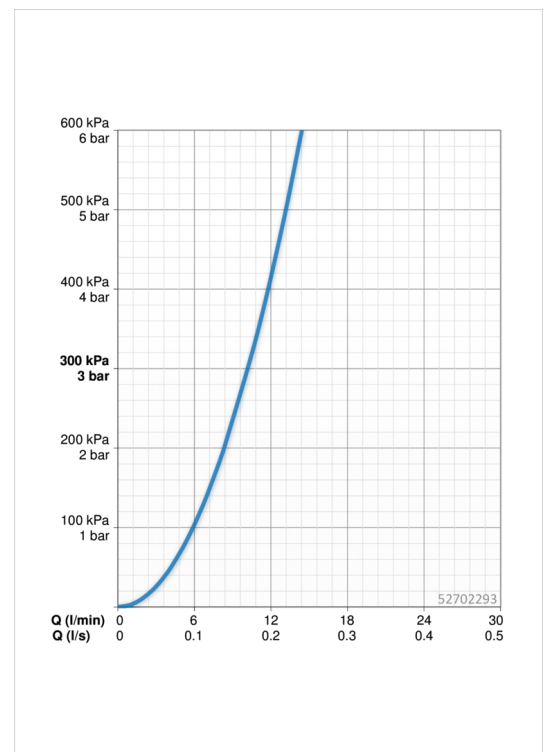

HANSAPOLO
KITCHEN FAUCET
 52702293
EAN: 4057304005183

- Kitchen
- Single lever
- Chrome
- Swivel spout, Swivel range limiting option
- Brass
- Hot/Cold symbols, Single operating lever/handle
- Limitation option for maximum temperature and flow-rate, Adjustable hot water stop (retrofitable)
- Litter filter(s), ø 35 mm ceramic cartridge for flow and temperature control
- Flexible inlet pipes
- Rapid installation system

Technical data

Flow properties

Flow-rate at 3 bar

10.2 l/min

Technical properties

DN-size (nominal dimension)
 Hot water supply
 Working pressure
 Connection size

DN15
max. +80°C
0.5-10 bar
G3/8

Regulations

EN standard

EN 817

Type approvals

ACS

17 ACC LY 162

Spare parts

SP52702293

	Name	Code
01	Aerator, STD M22x1 CC A	59914436
02	Lever	59914417
03	Covering cap, 33 x 3 mm	59912504
04	Temperature adjustment limiter	59912325
05	Tightening nut, M40x1, SW30	59913210
06	Cartridge, 3.5 Classic	59913075
07	High spout, L=255	59914438
08	Spout overturning stopper, 120°	59914429
08	Spout overturning stopper, 60°/0°	59914264
09	Sealing kit for spout	59914266
10	Fixing screw, M8x1, L=140	59912474
11	Fixing set	59910749
12	Supporting plate	59910008