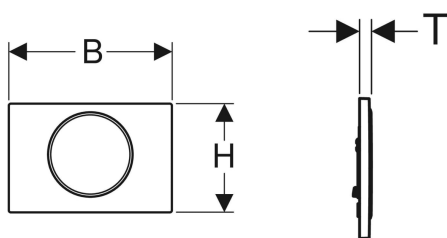

Geberit flush plate Sigma10 for stop-and-go flush

Example image

Application purposes

- For flush actuation with Geberit Sigma concealed cisterns

Characteristics

- Front actuation
- Sound-absorbing actuator rods, tool-free fast adjustment

Technical data

Actuation force | < 20 N

Scope of delivery

- Mounting frame
- 2 distance bolts
- Actuator rod
- Stop-and-go lever

Art. no.	Colour / surface	Material designation	B	H	T	
115.758.KH.5	Plate and button: gloss chrome-plated Design ring: matt chrome-plated	Plastic	24.6 cm	16.4 cm	1.4 cm	
115.758.KJ.5	Plate and button: white Design ring: gloss chrome-plated	Plastic	24.6 cm	16.4 cm	1.4 cm	
115.758.KK.5	Plate and button: white Design ring: gold-plated	Plastic	24.6 cm	16.4 cm	1.4 cm	
115.758.KL.5	Plate: white Design ring and button: matt chrome-plated	Plastic	24.6 cm	16.4 cm	1.4 cm	
115.758.KM.5	Plate and button: black Design ring: gloss chrome-plated	Plastic	24.6 cm	16.4 cm	1.4 cm	
115.758.KN.5	Plate and button: matt chrome-plated Design ring: gloss chrome-plated	Plastic	24.6 cm	16.4 cm	1.4 cm	
115.758.SN.5	Plate and button: brushed, easy-to-clean coated Design ring: polished	Stainless steel	24.6 cm	16.4 cm	1.4 cm	
115.758.JT.5	Plate and button: white matt coated, easy-to-clean coated Design ring: polished	Stainless steel	24.6 cm	16.4 cm	1.4 cm	
115.758.14.5	Plate and button: black matt coated, easy-to-clean coated Design ring: polished	Stainless steel	24.6 cm	16.4 cm	1.4 cm	
115.758.JQ.5	Plate and button: matt chrome-coated, easy-to-clean coated Design ring: gloss chrome-plated	Plastic	24.6 cm	16.4 cm	1.4 cm	New