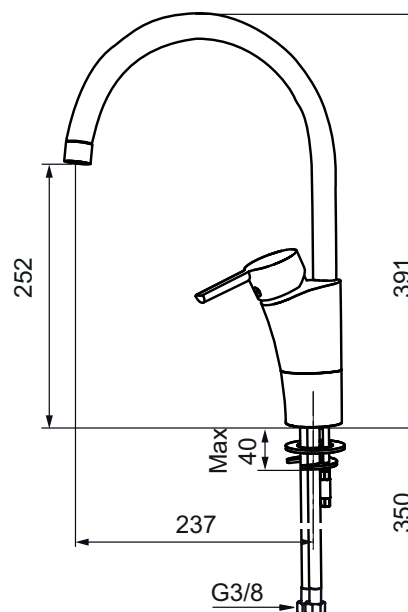

- ESS (energy saving system)
- Ceramic cartridge with soft closing function
- Adjustable flow control and temperature limiter
- Eco (energy and water saving aerator)
- Soft PEX® hoses with 3/8" connecting nut (stainless steel braided)
- Swivel spout, limitation part for 60°, 85°, 110° or 360° included
- Approved by the Rheumatism Association in Sweden
- Lead Free material
- Hole diameter Ø32-37 mm

Description	MA nr	EAN kod
Chrome	73 21 01	7391887220265
Chrome, constant flow 8 l/min at 200–600 kPa	73 21 01.CA	7391887224287
Chrome, with Turbo-Jet function	73 21 01.TT	7391887220289