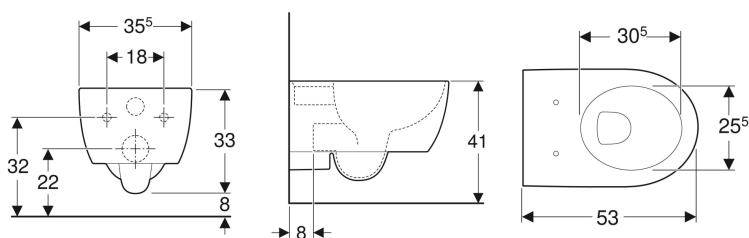

Geberit iCon wall-hung WC, washdown, shrouded

Example image

Application purposes

- For concealed cisterns
- For pressure flushing valves

Characteristics

- Wall-hung
- Washdown WC
- With flush rim
- Easy fastening with Geberit WC wall fixing type EFF2
- Type 1, full flush volume 6 / 5 l, in accordance with EN 997
- Type 2 in accordance with EN 997

- Flushes with 4.5 l
- Shrouded
- Hidden fastening

Technical data

Product material | Vitreous china

Scope of delivery

- Fastening material

To order additionally

- WC seat

Art. no.	Colour/surface	B	H	T
204000000	white	35.5 cm	33 cm	53 cm