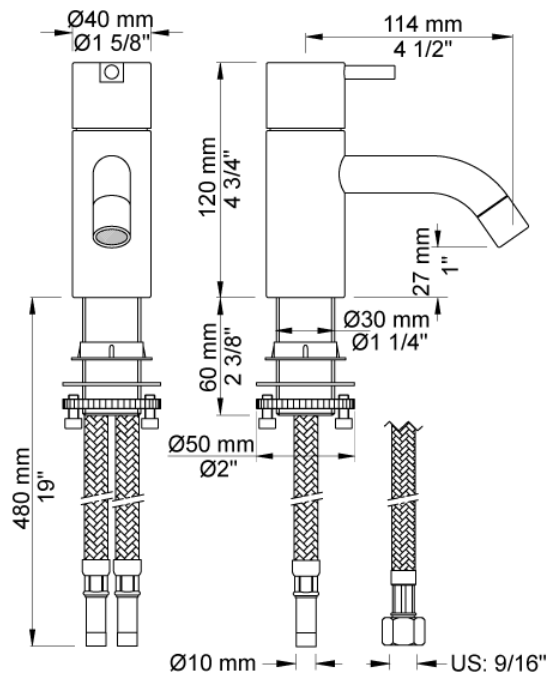

HV1

One-handle mixer with ceramic disc technology, fixed spout with water saving aerator. Height 120 mm. Pipe size: 10 mm. Hole cut out size: 32 mm.

Flow

	Bar:	1.0	2.0	3.0	4.0	5.0
HV1	(l/min)	2.9	4.1	5.0	5.0	5.0
HV1 ¹⁾	(l/min)	2.6	3.7	4.5	4.5	4.5

¹⁾ USA standard

Available in colors

Color 02, Grey	Color 17, Gloss black
Color 04, Light blue	Color 18, White
Color 05, Orange	Color 19, Natural brass
Color 06, Light green	Color 20, Brushed chrome
Color 08, Yellow	Color 21, Carmine red
Color 09, Dark grey	Color 25, Pink
Color 12, Mocca	Color 27, Matt black
Color 14, Bright red	Color 28, Matt white
Color 15, Dark blue	Color 40, Brushed stainless steel
Color 16, Polished chrome