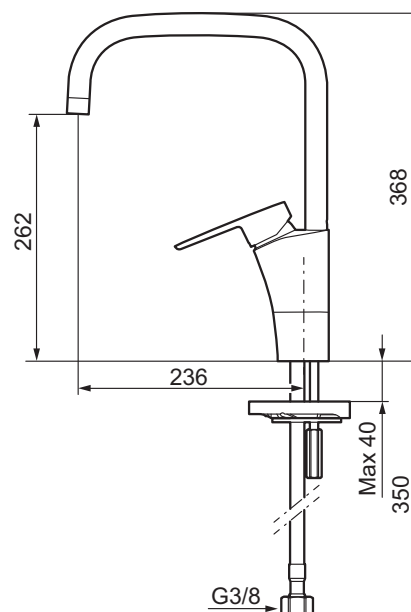

- ESS (energy saving system)
- Ceramic cartridge with soft closing function
- Adjustable flow control and temperature limiter
- Eco (energy and water saving aerator)
- Soft PEX[®] hoses with 3/8" connecting nut (stainless steel braided)
- Swivel spout, limitation part for 60°, 85°, 110° or 360° included
- Approved by the Rheumatism Association in Sweden
- Hole diameter Ø32-37 mm

EcoSafe

ESS

Mora Eco

Soft Closing

Easy-Open

Description
Chrome

MA nr
24 20 51

EAN kod
7391887233715