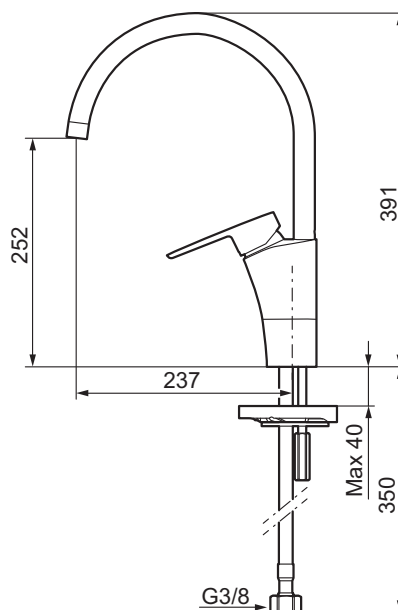

- ESS (energy saving system)
- Ceramic cartridge with soft closing function
- Adjustable flow control and temperature limiter
- Eco (energy and water saving aerator)
- Soft PEX[®] hoses with 3/8" connecting nut (stainless steel braided)
- Swivel spout, limitation part for 60°, 85°, 110° or 360° included
- Approved by the Rheumatism Association in Sweden
- Hole diameter Ø32-37 mm