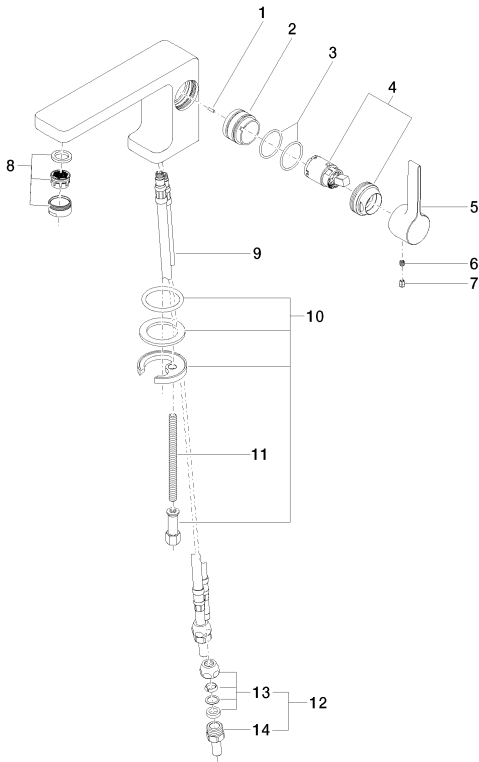

Sink - LULU

Single-lever lavatory mixer without drain - polished chrome

Article number: 33 521 710-00 0010

- 6-1/8" Projection
- Rigid spout
- Round aerated stream
- Total height 4-1/2"
- Height to aerator/spout outlet 3-1/2"
- 1-3/8" hole diameter
- 2x 10 mm flexible supply lines including 3/8" US adapters
- Water flow rate limited to max. 1.2 gpm
- lead-free
- (ADA)

polished chrome

Dimensional drawing

All dimensions in mm / inch = mm x 0,0394

Sink - LULU
Single-lever lavatory mixer without drain - polished chrome
Article number: 33 521 710-00 0010

Flow rate chart

Sink - LULU

Single-lever lavatory mixer without drain - polished chrome

Article number: 33 521 710-00 0010

Other surface finishes

platinum matte

33 521 710-06 0010

More custom finish options are available via special production (xTra Service). Please see our finish matrix for availability and pricing or contact a Dornbracht representative.

Spare parts list

Number	Item Number	Designation	Number of units
1	09 31 11 111 90	pin	1
2	09 18 40 095 10 90	sleeve	1
3	09 14 10 137 90	seal	2
4	90 15 05 041 00-00	cartridge	1
5	09 20 71 040-00	handle	1
6	09 31 11 030 90	pin	1
7	09 31 20 017 90	plug	1
8	90 23 01 118 04-00	aerator	1
9	04 30 04 018 00 90	hose	2
10	04 30 11 038 75 90	fixing set	1
11	09 31 11 012 90	pin	1
12	04 24 04 222 00-00	adaptor	1
13	04 23 30 031 01-07	threaded connector	2
14	09 24 04 222 10-00	adaptor	2