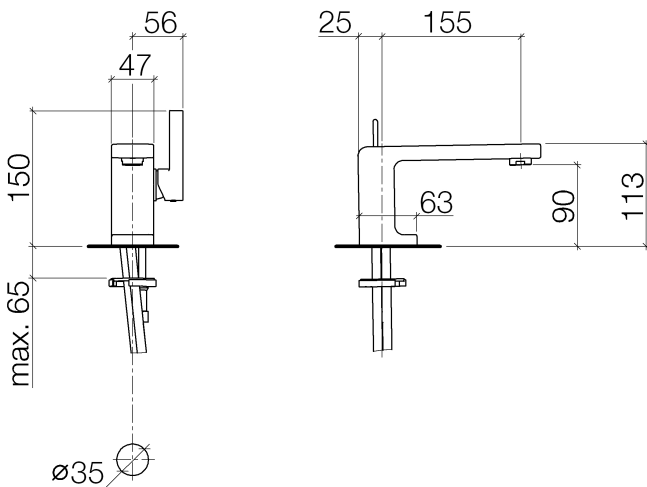

Sink - LULU

Single-lever lavatory mixer without drain - polished chrome

Article number: 33 521 710-00 0010

- 6-1/8" Projection
- Rigid spout
- Round aerated stream
- Total height 4-1/2"
- Height to aerator/spout outlet 3-1/2"
- 1-3/8" hole diameter
- 2x 10 mm flexible supply lines including 3/8" US adapters
- Water flow rate limited to max. 1.2 gpm
- lead-free
- (ADA)

polished chrome

Dimensional drawing

All dimensions in mm / inch = mm x 0,0394

Sink - LULU
Single-lever lavatory mixer without drain - polished chrome
Article number: 33 521 710-00 0010

Flow rate chart

Sink - LULU

Single-lever lavatory mixer without drain - polished chrome

Article number: 33 521 710-00 0010

Other surface finishes

platinum matte

33 521 710-06 0010

More custom finish options are available via special production (xTra Service). Please see our finish matrix for availability and pricing or contact a Dornbracht representative.

Spare parts list

Number	Item Number	Designation	Number of units
1	09 31 11 111 90	pin	1
2	09 18 40 095 10 90	sleeve	1
3	09 14 10 137 90	seal	2
4	90 15 05 041 00-00	cartridge	1
5	09 20 71 040-00	handle	1
6	09 31 11 030 90	pin	1
7	09 31 20 017 90	plug	1
8	90 23 01 118 04-00	aerator	1
9	04 30 04 018 00 90	hose	2
10	04 30 11 038 75 90	fixing set	1
11	09 31 11 012 90	pin	1
12	04 24 04 222 00-00	adaptor	1
13	04 23 30 031 01-07	threaded connector	2
14	09 24 04 222 10-00	adaptor	2