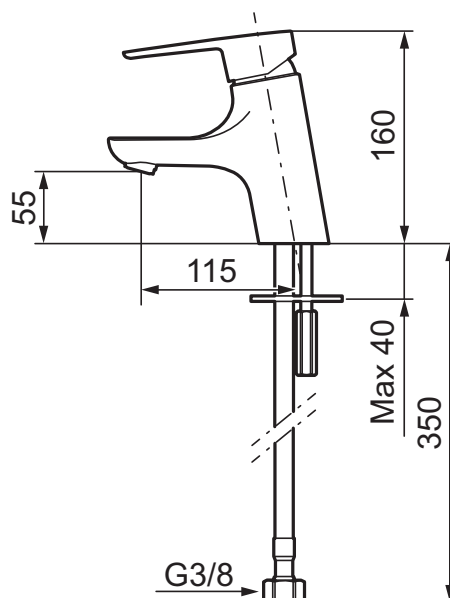

- ESS (energy saving system)
- Ceramic cartridge with soft closing function
- Adjustable flow control and temperature limiter
- Eco (energy and water saving constant flow aerator, 5 l/min at 200–600 kPa)
- Soft PEX[®] hoses with 3/8" connecting nut (stainless steel braided)
- Approved by the Rheumatism Association in Sweden
- Hole diameter Ø28-37 mm

EcoSafe

ESS

Mora Eco

Soft Closing

Easy-Open

| Description | MA nr | EAN |
|-------------|-------------|---------------|
| Chrome | 24 30 01.CA | 7391887233999 |