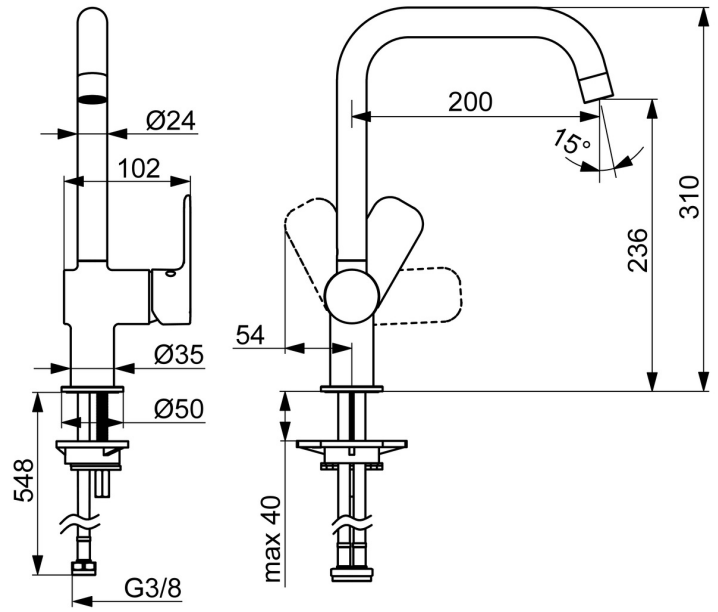

EAN: 4057304019081
static.hansa.com/55562203

- Kitchen
- Single-lever, side operated
- Deck mounted
- Chrome
- Swivel spout
- Standard aerator
- Hot/Cold symbols, Single operating lever/handle
- \varnothing 35 mm ceramic cartridge for flow and temperature control
- Flexible inlet pipes
- Rapid installation system

Technical data

Flow properties

Flow-rate at 3 bar **10.8 l/min**

Technical properties

DN-size (nominal dimension) **DN15**
 Hot water supply **max. +70°C**
 Working pressure **0.5-10 bar**
 Connection size **G3/8**
 Projection **200 mm**
 Backflow prevention (EN1717) **AA**
 Material **Brass**

Regulations

EN standard **EN 817**
 Noise class **I (ISO 3822)**

Approvals and Declarations

ABP **P-IX 10076/IA**

Spare parts

SP55562203

Name

Code