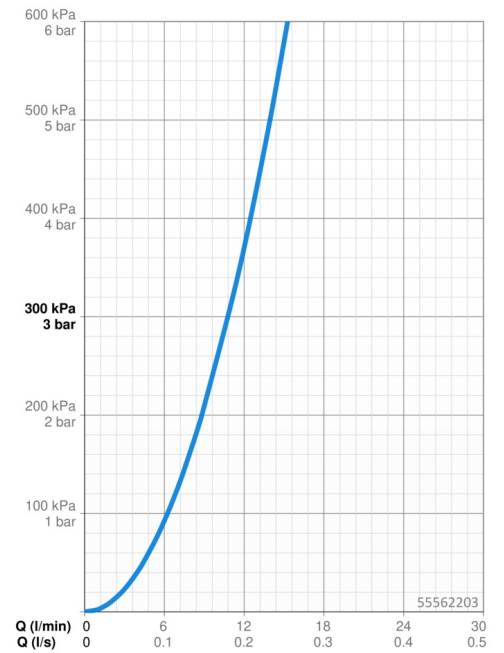

EAN: 4057304019081
static.hansa.com/55562203

- Kitchen
- Single-lever, side operated
- Deck mounted
- Chrome
- Swivel spout
- Standard aerator
- Hot/Cold symbols, Single operating lever/handle
- $\varnothing$ 35 mm ceramic cartridge for flow and temperature control
- Flexible inlet pipes
- Rapid installation system

Technical data

Flow properties

Flow-rate at 3 bar **10.8 l/min**

Technical properties

DN-size (nominal dimension) **DN15**
Hot water supply **max. +70°C**
Working pressure **0.5-10 bar**
Connection size **G3/8**
Projection **200 mm**
Backflow prevention (EN1717) **AA**
Material **Brass**

Regulations

EN standard **EN 817**
Noise class **I (ISO 3822)**

Approvals and Declarations

ABP **P-IX 10076/IA**