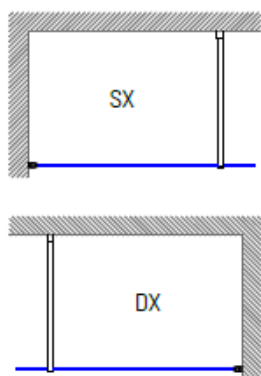

PRODUCT INFO SHEET

PRODUCT NAME:	PA1
PRODUCT LINE:	PANORAMA
MANUFACTURER:	FERBOX SRL
COUNTRY OF PRODUCTION:	ITALY
CERTIFICATION:	UNI EN 14428

PRODUCT FEATURES

TEMPERED GLASS THICKNESS:	8MM
GLASS:	CLEAR OR SMOKE
FRAME:	CHROME, BLACK MAT, ANODIZED ALLUMINUM
HEIGHT:	2003 MM
ADJUSTMENT:	20 MM
SIZES:	480/500 - 580/600 – 680/700 – 780/800 – 880/900 – 980/1000 – 1180/1200 – 1380/1400 – 1580/1600
WALL PROFILE:	242 MM
ACCESSORIES:	1000 MM PERPENDICULAR OR CEILING WALL ARM