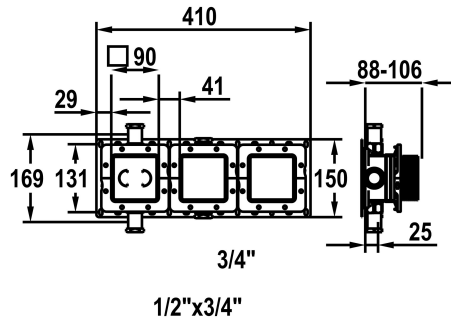

KWC HOMEBOX Unit for concealed installation

Modell-Linie: HOMEBOX | 39.006.261.931
Showers | Basic installation kits for showers

KWC-No.

125287
raw, 1/2" thread, with shut-off valve, unit for concealed installation

- * Concealed unit compact
- * Made of dezincification-resistant material
- * Integrated shut-off valves
- * With sound decoupling
- * Connecting thread 3/4"
- (1x stopper 3/4" and 2x reductions 3/4" - 1/2" incl. in delivery)
- * Scope of delivery:
 - Mounting box and protective cap incl. sealing sleeve EN18534
 - Multifix fastening system

- Mounting ring set Z.538.805
- * Suitable for:
 - KWC HOMEBOX Thermostatic mixer / lever mixer 2 consumers
- * Installation materials concealed unit (to be ordered separately):
 - Mounting rail Z.538.900
- * Installation materials trim kit (to be ordered separately):
 - Extension set 10 mm (1 pc.) Thermostatic / lever mixer 2 consumers Z.538.807
 - escutcheon extension 10 mm (1pce.) Z.538.489.000

NEW

Technical Data

Connection
Color code
Installation_type
Faucet_typ
Concealed_unit
material

G 1/2", with shut-off valve
raw
Wall mounted
Pre-assembly unit
Concealed unit
Brass