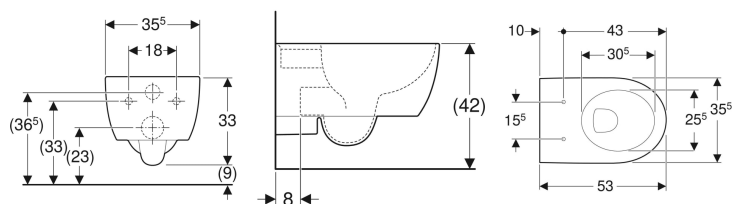

Geberit iCon wall-hung WC, washdown, shrouded

Example image

Application purposes

- For concealed cisterns
- For pressure flushing valves

Characteristics

- Wall-hung
- Washdown WC
- Easy fastening with Geberit WC wall fixing type EFF3

- With flush rim
- Type 1, full flush volume 6 / 5 l, in accordance with EN 997
- Type 2 in accordance with EN 997
- Flushes with 4.5 l
- Shrouded
- Hidden fastening

Technical data

Product material | Vitreous china

Scope of delivery

- Fastening material

To order additionally

- WC seat

Art. no.	Colour / surface	B	H	T
204000000	white	35.5 cm	33 cm	53 cm

Accessories

- Geberit straight connector set for WC

- Depending on the installation type, 1 Geberit connection set for wall-hung WC is required for mounting