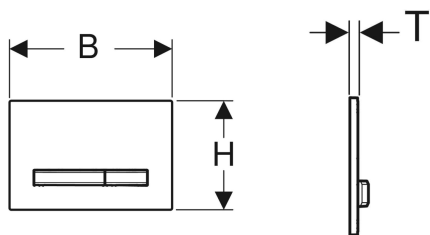

Application purposes

- For flush actuation with Sigma concealed cisterns

Characteristics

- Front actuation

Scope of delivery

- Mounting frame
- 2 distance bolts

- Easy-to-clean coated actuator buttons
- Sound-absorbing actuator rods, tool-free fast adjustment

Technical data

Actuation force | < 20 N

- 2 actuator rods

Art. no.	Colour / surface	Material designation	B	H	T
115.788.11.2	Base plate and buttons: chrome-plated Cover plate: white	Die-cast zinc / plastic	24.6 cm	16.4 cm	1.3 cm
115.788.21.2	Base plate and buttons: chrome-plated Cover plate: gloss chrome-plated	Die-cast zinc / brass	24.6 cm	16.4 cm	1.2 cm
115.788.DW.2	Base plate and buttons: chrome-plated Cover plate: black	Die-cast zinc / plastic	24.6 cm	16.4 cm	1.3 cm
115.788.GH.2	Base plate and buttons: chrome-plated Cover plate: chrome-plated, brushed, easy-to-clean coated	Die-cast zinc / brass	24.6 cm	16.4 cm	1.2 cm
115.788.SD.2	Base plate and buttons: chrome-plated Cover plate: smoked glass reflective	Die-cast zinc / glass	24.6 cm	16.4 cm	1.4 cm
115.788.JM.2	Base plate and buttons: chrome-plated Cover plate: Mustang slate	Die-cast zinc / slate (natural product)	24.6 cm	16.4 cm	1.4 cm
115.788.00.2	Base plate and buttons: chrome-plated Cover plate: customised	Die-cast zinc	24.6 cm	16.4 cm	1 cm
115.788.JV.2	Base plate and buttons: chrome-plated Cover plate: concrete look	Die-cast zinc / ceramic	24.6 cm	16.4 cm	1.4 cm
115.788.JX.2	Base plate and buttons: chrome-plated Cover plate: black walnut	Die-cast zinc / wood (natural product)	24.6 cm	16.4 cm	1.4 cm
115.788.JK.2	Base plate and buttons: chrome-plated Cover plate: lava	Die-cast zinc / glass	24.6 cm	16.4 cm	1.4 cm
115.788.JL.2	Base plate and buttons: chrome-plated Cover plate: sand grey	Die-cast zinc / glass	24.6 cm	16.4 cm	1.4 cm

Accessories

- Insert for Geberit DuoFresh stick, for Sigma concealed cistern 12 cm
- Insert for Geberit DuoFresh stick, for Sigma concealed cistern 8 cm
- Geberit extension set for Sigma, Omega and Kappa concealed cisterns
- Geberit DuoFresh module with automatic actuation, for Sigma concealed cistern 12 cm
- Geberit DuoFresh module with automatic actuation and insert for Geberit DuoFresh stick, for Sigma concealed cistern 12 cm
- Geberit DuoFresh module with manual actuation, for Sigma concealed cistern 12 cm
- Geberit DuoFresh module with manual actuation and insert for Geberit DuoFresh stick, for Sigma concealed cistern 12 cm
- Geberit DuoFresh module with automatic actuation, for Sigma concealed cistern 8 cm
- Geberit DuoFresh module with automatic actuation and insert for Geberit DuoFresh stick, for Sigma concealed cistern 8 cm