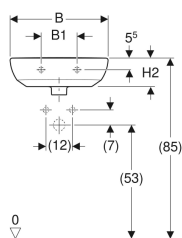

Geberit Selnova handrinse basin

Example image

Characteristics

- Can be combined with half pedestal
- Can be combined with full pedestal

Technical data

Product material

Vitreous china

Scope of delivery

- Handrinse basin

Art. no.	Colour / surface	Tap hole	Overflow	B	B1	B2	H	H1	H2	H3	T	T1	T2	T3
500.324.01.1	white	centred	visible	45 cm	16.5 cm	39.5 cm	17 cm	83 cm	13 cm	77.5 cm	37 cm	18 cm	24 cm	5.5 cm
500.295.01.1	white	centred	visible	50 cm	23 cm	42.7 cm	18 cm	84 cm	14.2 cm	78.4 cm	41 cm	19.5 cm	26 cm	6.5 cm
500.294.01.1	white	without	visible	50 cm	23 cm	42.7 cm	18 cm	84 cm	14.2 cm	78.4 cm	41 cm	19.5 cm	26 cm	- cm

Accessories

- Geberit bottle trap with dip tube for washbasin, horizontal outlet

- Geberit Selnova half pedestal only for handrinse basins 50 cm