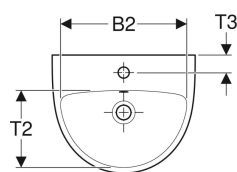

Geberit Selnova handrinse basin

Example image

Characteristics

- Can be combined with half pedestal
- Can be combined with full pedestal

Technical data

Product material

Vitreous china

Scope of delivery

- Handrinse basin

Art. no.	Colour / surface	Tap hole	Overflow	B	B1	B2	H	H1	H2	H3	T	T1	T2	T3
500.324.01.1	white	centred	visible	45 cm	16.5 cm	39.5 cm	17 cm	83 cm	13 cm	77.5 cm	37 cm	18 cm	24 cm	5.5 cm
500.295.01.1	white	centred	visible	50 cm	23 cm	42.7 cm	18 cm	84 cm	14.2 cm	78.4 cm	41 cm	19.5 cm	26 cm	6.5 cm
500.294.01.1	white	without	visible	50 cm	23 cm	42.7 cm	18 cm	84 cm	14.2 cm	78.4 cm	41 cm	19.5 cm	26 cm	- cm

Accessories

- Geberit bottle trap with dip tube for washbasin, horizontal outlet

- Geberit Selnova half pedestal only for handrinse basins 50 cm