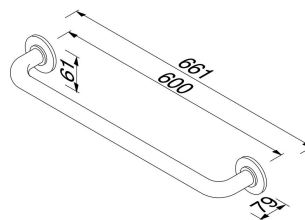

## Geesa Hotel Towel rail 45 cm Chrome

Item number:	91131-45
Serie:	Hotel
Color name:	Chrome
Finishing:	Chromed
Material:	Stainless steel
Mounting set included:	No
Guarantee (years):	15
GTIN:	8712163101266

## Geesa Hotel Towel rail 60 cm Chrome

Item number:	91131-60
Serie:	Hotel
Color name:	Chrome
Finishing:	Chromed
Material:	Stainless steel
Mounting set included:	No
Guarantee (years):	15
GTIN:	8712163101273