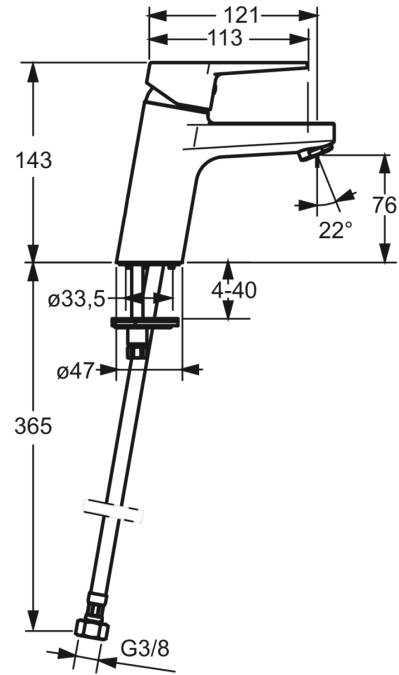

WASHBASIN FAUCET

EAN: 4015474259720

- Bathroom
- Single-lever
- Chrome
- Fixed spout
- PCA® - constant flow rate regardless of pressure variations
- Hot/Cold symbols, Single operating lever/handle
- Limitation option for maximum temperature and flow-rate, Adjustable hot water stop (included, retrofittable)
- ø 35 mm ceramic cartridge for flow and temperature control
- Flexible inlet pipes
- Inner body made of DZR brass, Rapid installation system

Flow properties

Flow-rate at 3 bar (with flow controller)

6.0 l/min

Technical properties

DN-size (nominal dimension)
Hot water supply
Working pressure
Connection size

DN15
max. +80°C
1-10 bar
G3/8

Regulations

EN standard
Noise class

EN 817
I (ISO 3822)

Type approvals

DVGW
KIWA
ABP
CSTB
ACS

NW-6506CQ0410
K6116/08
P-IX 29261/IA
322-M1-20/1
16 ACC NY 205

Spare parts

SP09092283

	Name	Code
1	Lever	59913910
1	Lever	59913911
1.1	Screw, M5x8, SW2.5	59904755
1.3	Symbol plug Grey	59912112
2	Covering cap, 33 x 3 mm	59912504
3	Tightening nut, M40x1, SW30	59913210
4	Cartridge, 3.5 Eco	59912324
4	Cartridge, 3.5 Classic	59913075
4.1	Temperature adjustment limiter	59912325
4.3	O-ring, d 28.24x2.62	59912590
4.4	O-ring, d 10.10x1.60	59905072
5.1	Pop-up operating rod	59913067
5.10	O-ring, d 7.65x1.78	59902337
5.11	Gasket, 9.5x14.4x2	59912551
5.14	Fixing screw, M8x1, L=140	59912474
5.2	Swivel joint	59904624
5.3	Bottom seal	59913653
5.5	Fixing plate	59904765
5.6	Screw, M8x1, SW13	59904766
5.7	Fixing set	59912113
5.8	Flexible pipe	59913213
5.9	Flexible pipe, L=430, G3/8-M10x1	59912515
6	Aerator, M24x1, 6 l/min	59913727
6.14	Pop-up waste, (2019-)	59914764
7	Pop-up waste	59904620
7	Pop-up waste, (2019-)	59914764
N.I.	Key, SW 30/34	59912108