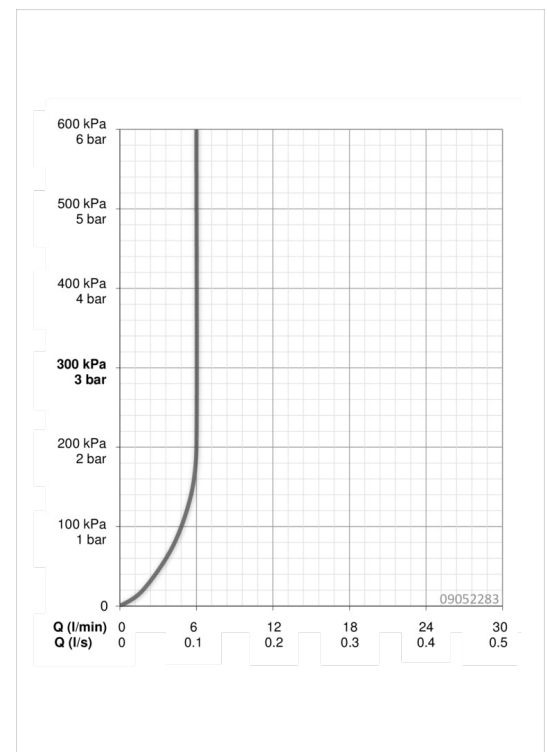

WASHBASIN FAUCET

EAN: 4015474259720

- Bathroom
- Single-lever
- Chrome
- Fixed spout
- PCA® - constant flow rate regardless of pressure variations
- Hot/Cold symbols, Single operating lever/handle
- Limitation option for maximum temperature and flow-rate, Adjustable hot water stop (included, retrofittable)
- ø 35 mm ceramic cartridge for flow and temperature control
- Flexible inlet pipes
- Inner body made of DZR brass, Rapid installation system

Flow properties

Flow-rate at 3 bar (with flow controller)

6.0 l/min

Technical properties

DN-size (nominal dimension)
Hot water supply
Working pressure
Connection size

DN15
max. +80°C
1-10 bar
G3/8

Regulations

EN standard
Noise class

EN 817
I (ISO 3822)

Type approvals

DVGW
KIWA
ABP
CSTB
ACS

NW-6506CQ0410
K6116/08
P-IX 29261/IA
322-M1-20/1
16 ACC NY 205

Spare parts

SP09092283

	Name	Code
1	Lever	59913910
1	Lever	59913911
1.1	Screw, M5x8, SW2.5	59904755
1.3	Symbol plug Grey	59912112
2	Covering cap, 33 x 3 mm	59912504
3	Tightening nut, M40x1, SW30	59913210
4	Cartridge, 3.5 Eco	59912324
4	Cartridge, 3.5 Classic	59913075
4.1	Temperature adjustment limiter	59912325
4.3	O-ring, d 28.24x2.62	59912590
4.4	O-ring, d 10.10x1.60	59905072
5.1	Pop-up operating rod	59913067
5.10	O-ring, d 7.65x1.78	59902337
5.11	Gasket, 9.5x14.4x2	59912551
5.14	Fixing screw, M8x1, L=140	59912474
5.2	Swivel joint	59904624
5.3	Bottom seal	59913653
5.5	Fixing plate	59904765
5.6	Screw, M8x1, SW13	59904766
5.7	Fixing set	59912113
5.8	Flexible pipe	59913213
5.9	Flexible pipe, L=430, G3/8-M10x1	59912515
6	Aerator, M24x1, 6 l/min	59913727
6.14	Pop-up waste, (2019-)	59914764
7	Pop-up waste	59904620
7	Pop-up waste, (2019-)	59914764
N.I.	Key, SW 30/34	59912108