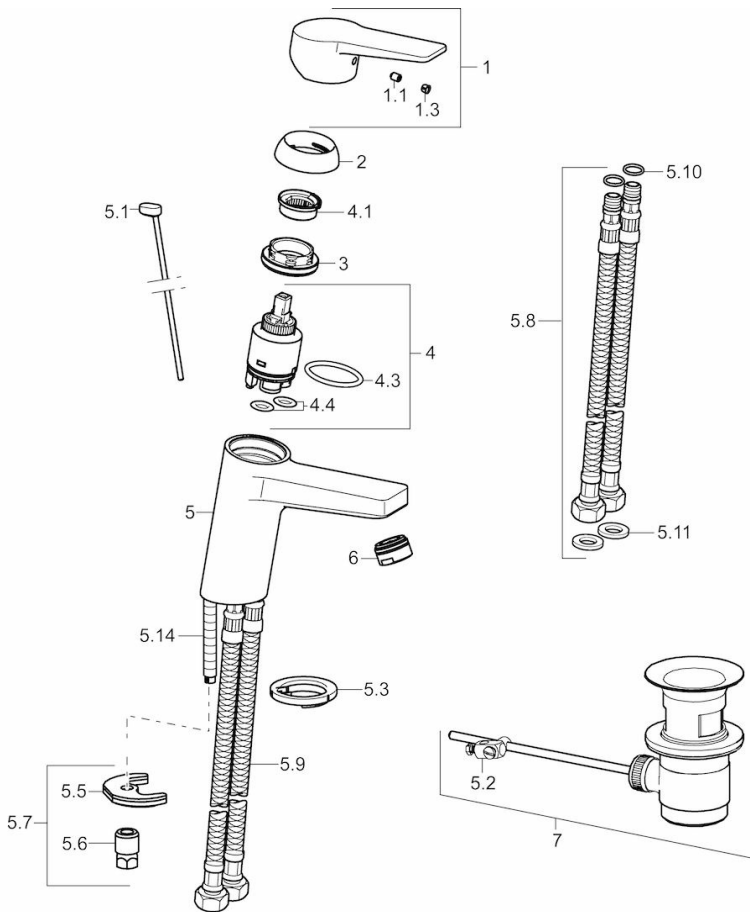

WASHBASIN FAUCET

EAN: 4015474259720

- Bathroom
- Single-lever
- Chrome
- Fixed spout
- PCA® - constant flow rate regardless of pressure variations
- Hot/Cold symbols, Single operating lever/handle
- Limitation option for maximum temperature and flow-rate, Adjustable hot water stop (included, retrofittable)
- ø 35 mm ceramic cartridge for flow and temperature control
- Flexible inlet pipes
- Inner body made of DZR brass, Rapid installation system

Flow properties

Flow-rate at 3 bar (with flow controller)

6.0 l/min

Technical properties

DN-size (nominal dimension)
Hot water supply
Working pressure
Connection size

DN15
max. +80°C
1-10 bar
G3/8

Regulations

EN standard
Noise class

EN 817
I (ISO 3822)

Type approvals

DVGW
KIWA
ABP
CSTB
ACS

NW-6506CQ0410
K6116/08
P-IX 29261/IA
322-M1-20/1
16 ACC NY 205

Spare parts

SP09092283

	Name	Code
1	Lever	59913910
1	Lever	59913911
1.1	Screw, M5x8, SW2.5	59904755
1.3	Symbol plug Grey	59912112
2	Covering cap, 33 x 3 mm	59912504
3	Tightening nut, M40x1, SW30	59913210
4	Cartridge, 3.5 Eco	59912324
4	Cartridge, 3.5 Classic	59913075
4.1	Temperature adjustment limiter	59912325
4.3	O-ring, d 28.24x2.62	59912590
4.4	O-ring, d 10.10x1.60	59905072
5.1	Pop-up operating rod	59913067
5.10	O-ring, d 7.65x1.78	59902337
5.11	Gasket, 9.5x14.4x2	59912551
5.14	Fixing screw, M8x1, L=140	59912474
5.2	Swivel joint	59904624
5.3	Bottom seal	59913653
5.5	Fixing plate	59904765
5.6	Screw, M8x1, SW13	59904766
5.7	Fixing set	59912113
5.8	Flexible pipe	59913213
5.9	Flexible pipe, L=430, G3/8-M10x1	59912515
6	Aerator, M24x1, 6 l/min	59913727
6.14	Pop-up waste, (2019-)	59914764
7	Pop-up waste	59904620
7	Pop-up waste, (2019-)	59914764
N.I.	Key, SW 30/34	59912108