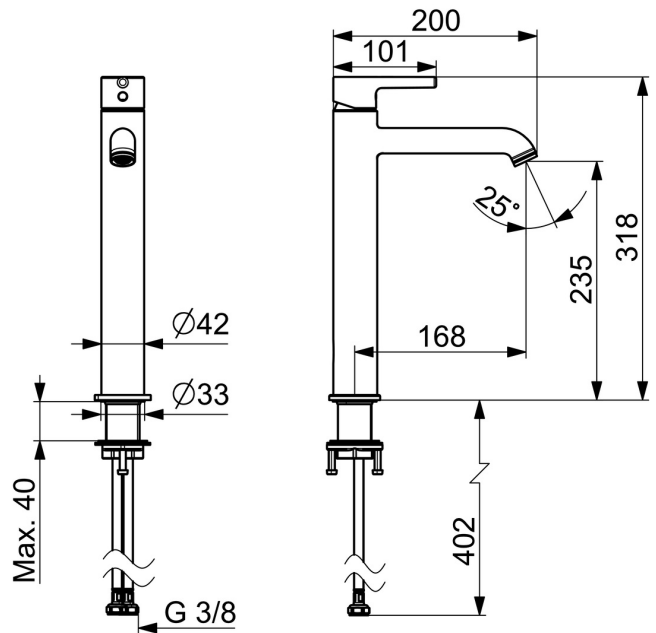

EAN: 4057304020049

static.hansa.com/5447220733

When great design becomes an attraction of its own, you know it will make a difference in your life. Besides bringing beauty to life, this new classic is also designed to bring any modern bathroom to the next level. Slender design and graceful shapes make this faucet the highlight of any space.

High quality
Sleek design
Anti-limescale rubber aerator for easy cleaning
Designed to compliment any bowl sink
Made in Europe

Perfect fit for any bathroom

- Washbasin
- Single-lever
- Deck mounted
- Matt black
- Fixed spout
- Standard aerator, PCA® - constant flow rate regardless of pressure variations
- Single operating lever/handle, Pin shape, Hot/Cold symbols
- Limitation option for maximum temperature and flow-rate, Adjustable hot water stop (included, retrofittable)
- ø 30 mm ceramic cartridge for flow and temperature control
- Flexible inlet pipes
- Inner body made of DZR brass
- Without pop-up waste

Technical data

Flow properties

Flow-rate at 3 bar (with flow controller) **6.0 l/min**

Technical properties

Hot water supply **max. +70°C**
 Working pressure **0.5-10 bar**
 Connection size **G3/8**
 Projection **168 mm**
 Backflow prevention (EN1717) **AA**
 Material **Brass**

Spare parts

SP5437220733

	Name	Code
01	Lever Matt black	1014999V-33
02	Tightening nut, M34x1.5, SW30	1012133V
03	Cartridge, 3.0	1014428V
04	Aerator and key, PCA 1.5 gpm Matt black	1012273V-33
05	Fixing set	59913479