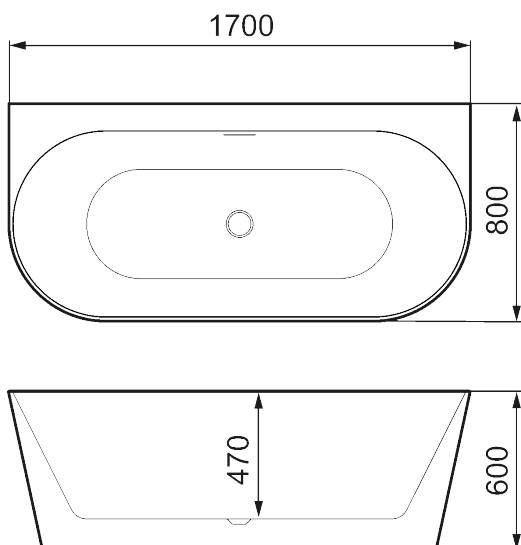

## MORA MARE X, bathtub

An organic, D-shaped bath designed to fit completely flush to a wall or partition, with a symmetrical shape that allows bathing at either end.

A generous bath blending freestanding styling and the seamless look of a fitted design.

### In any color you want

Article number: 951110

Description: White, L1700 x W800 x H600