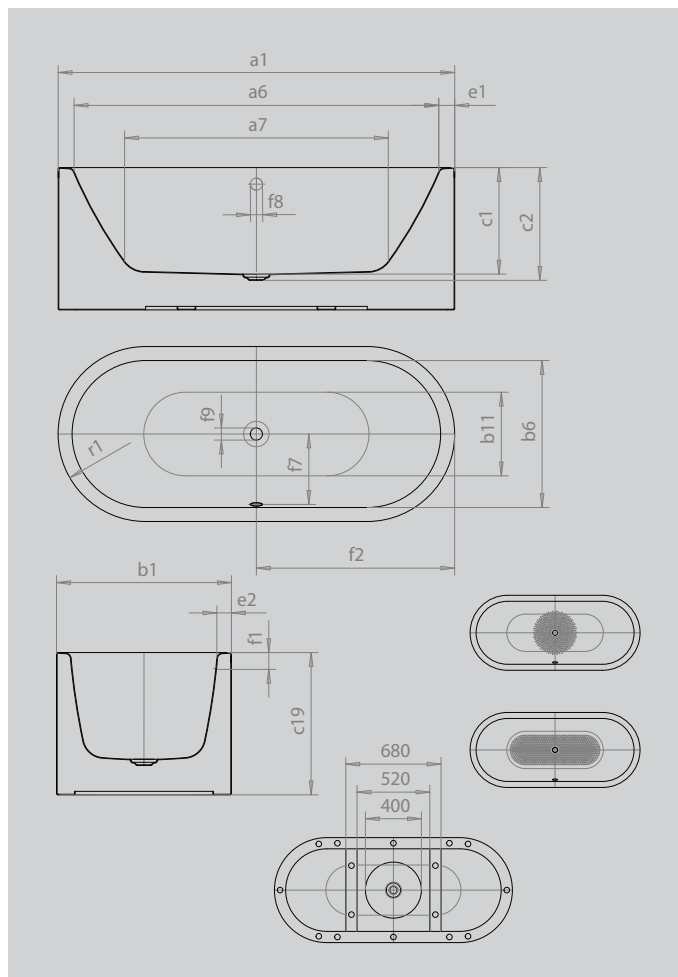

MEISTERSTÜCK CENTRO DUO OVAL

- freestanding bath made of superior steel enamel
- with exclusive easy-clean finish
- pure simplicity and unpretentious elegance are what distinguish these baths
- the moulded panel emphasises the high design standard and enables the bath to be free-standing
- enamelled waste cover and overflow knob integrated in the bath design (also available with filling function)
- bathing with a friend: two identical back rests and centrally positioned waste
- made of KALDEWEI steel enamel

Similar illustration

Model		1127
External length	a ₁	1700 mm
Internal length (top)	a ₆	1580 mm
Internal length (bottom)	a ₇	1130 mm
External width	b ₁	750 mm
Internal width (top)	b ₆	630 mm
Internal width (bottom)	b ₁₁	510 mm
Depth inside	c ₁	460 mm
Depth incl. waste hole	c ₂	485 mm
Height of bath	c ₁₉	610 mm
Width of rim (foot end; long side)	e ₁ ; e ₂	60; 60 mm
Distance top edge to centre of overflow hole	f ₁	70 mm
Distance bath edge to centre of waste hole	f ₂	850 mm
Distance centre of waste hole to centre of overflow hole	f ₇	307 mm
Diameter of overflow hole	f ₈	Ø 52 mm
Diameter of waste hole	f ₉	Ø 52 mm
External radius	r ₁	375 mm
Water volume		156 l
Waste connection diameter		Ø 40/50
Fill fitting connection		1/2"
Net weight		120 kg
Diameter of anti-slip		Ø 435 mm
Full anti-slip		900 x 300 mm