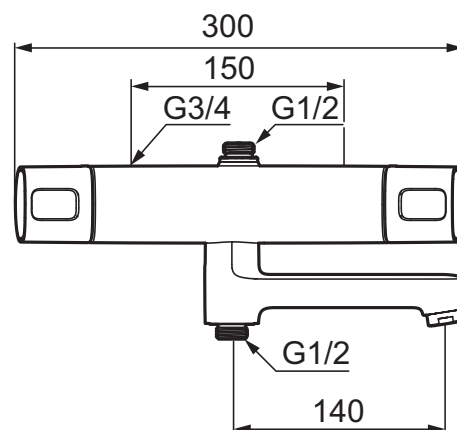

Description	FMM nr	EAN kod
Chrome	83911500	7391887237911